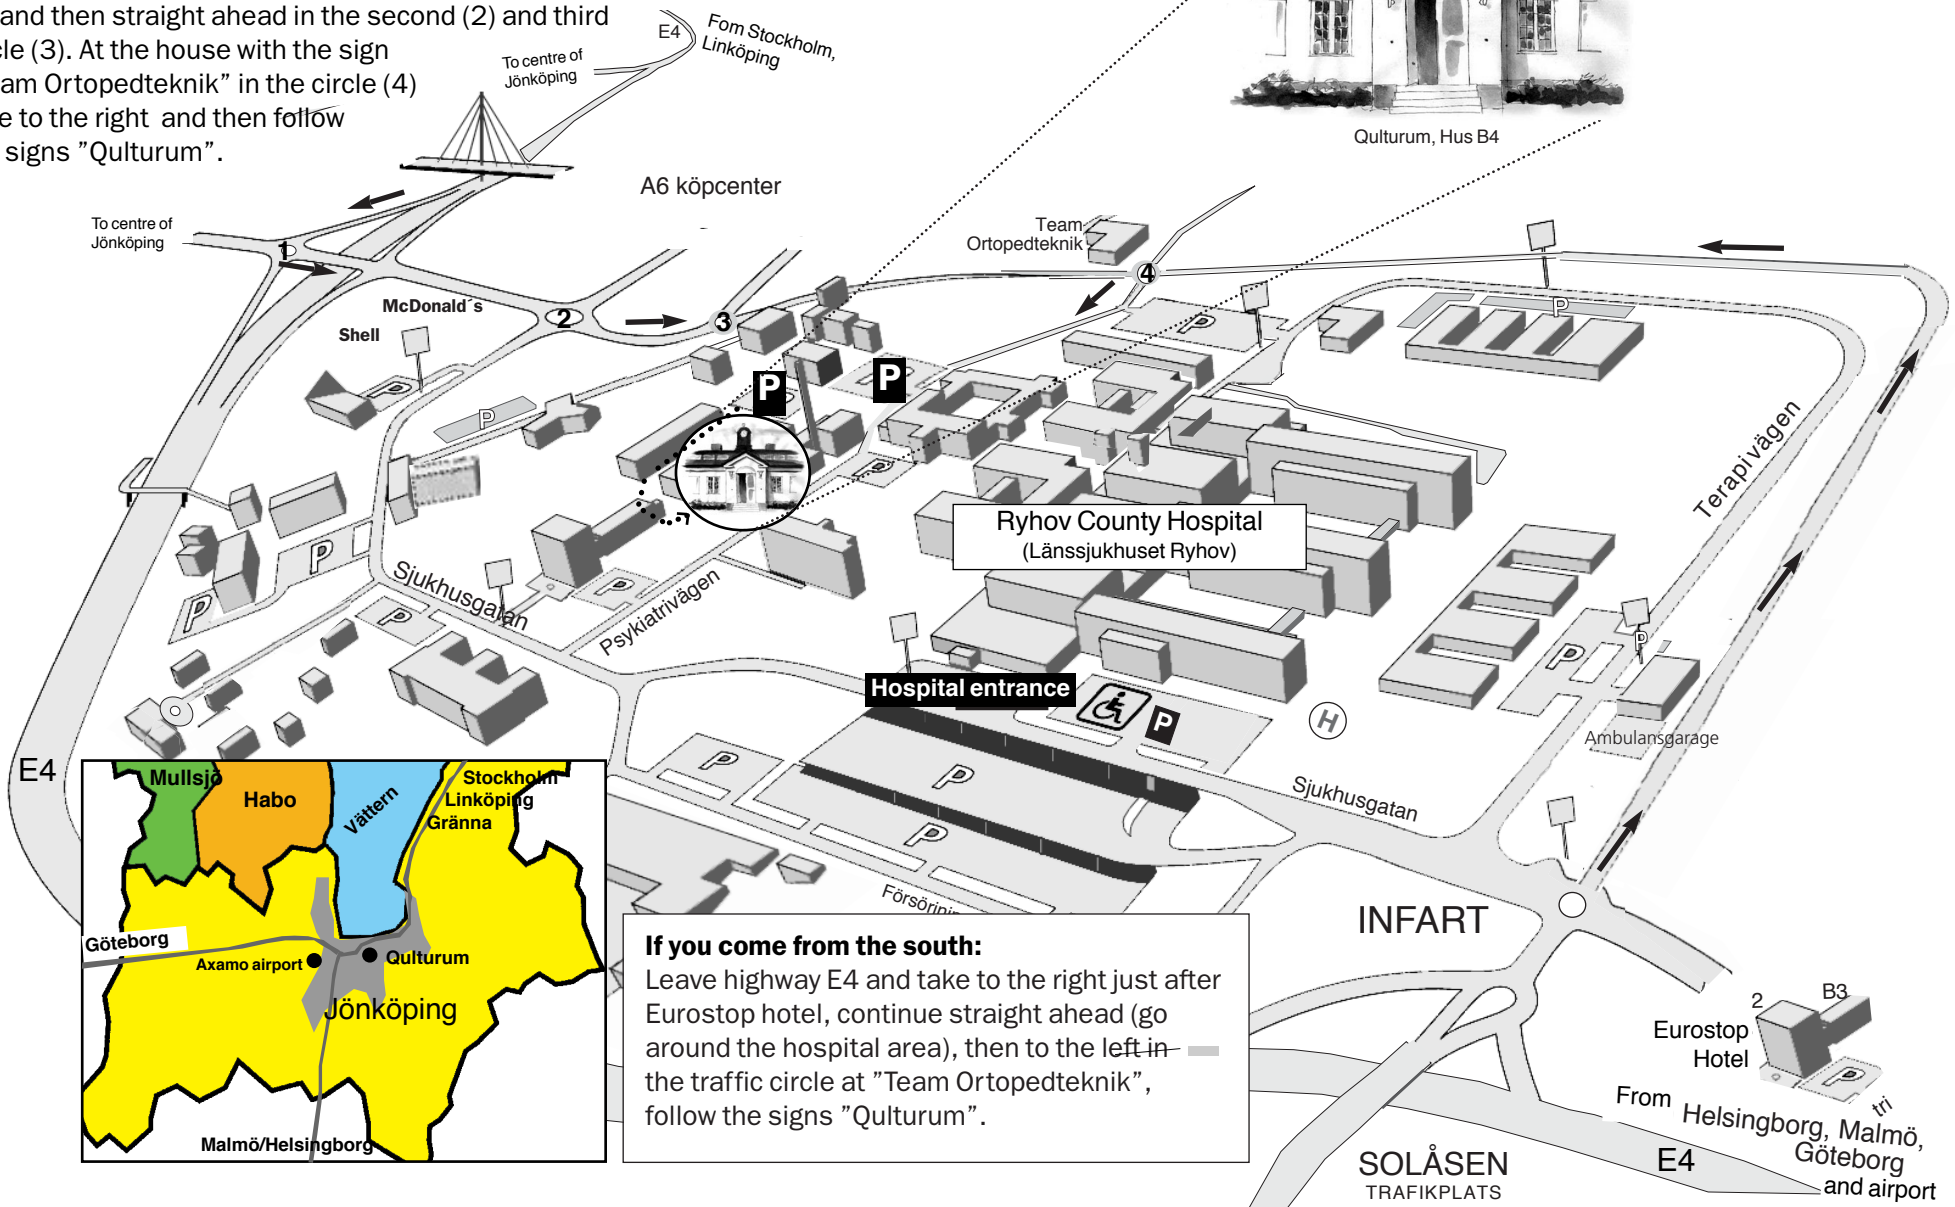

Find your way to the Qulturum residence

If you come from the north: Drive to the right at the exit called A6 köpcenter direct after the bridge, take left in the first traffic circle (1) and then straight ahead in the second (2) and third circle (3). At the house with the sign "Team Ortopedteknik" in the circle (4) take to the right and then follow the signs "Qulturum".

Qulturum, Hus B4

If you come from the south: Leave highway E4 and take to the right just after Eurostop hotel, continue straight ahead (go around the hospital area), then to the left in the traffic circle at "Team Ortopedteknik", follow the signs "Qulturum".