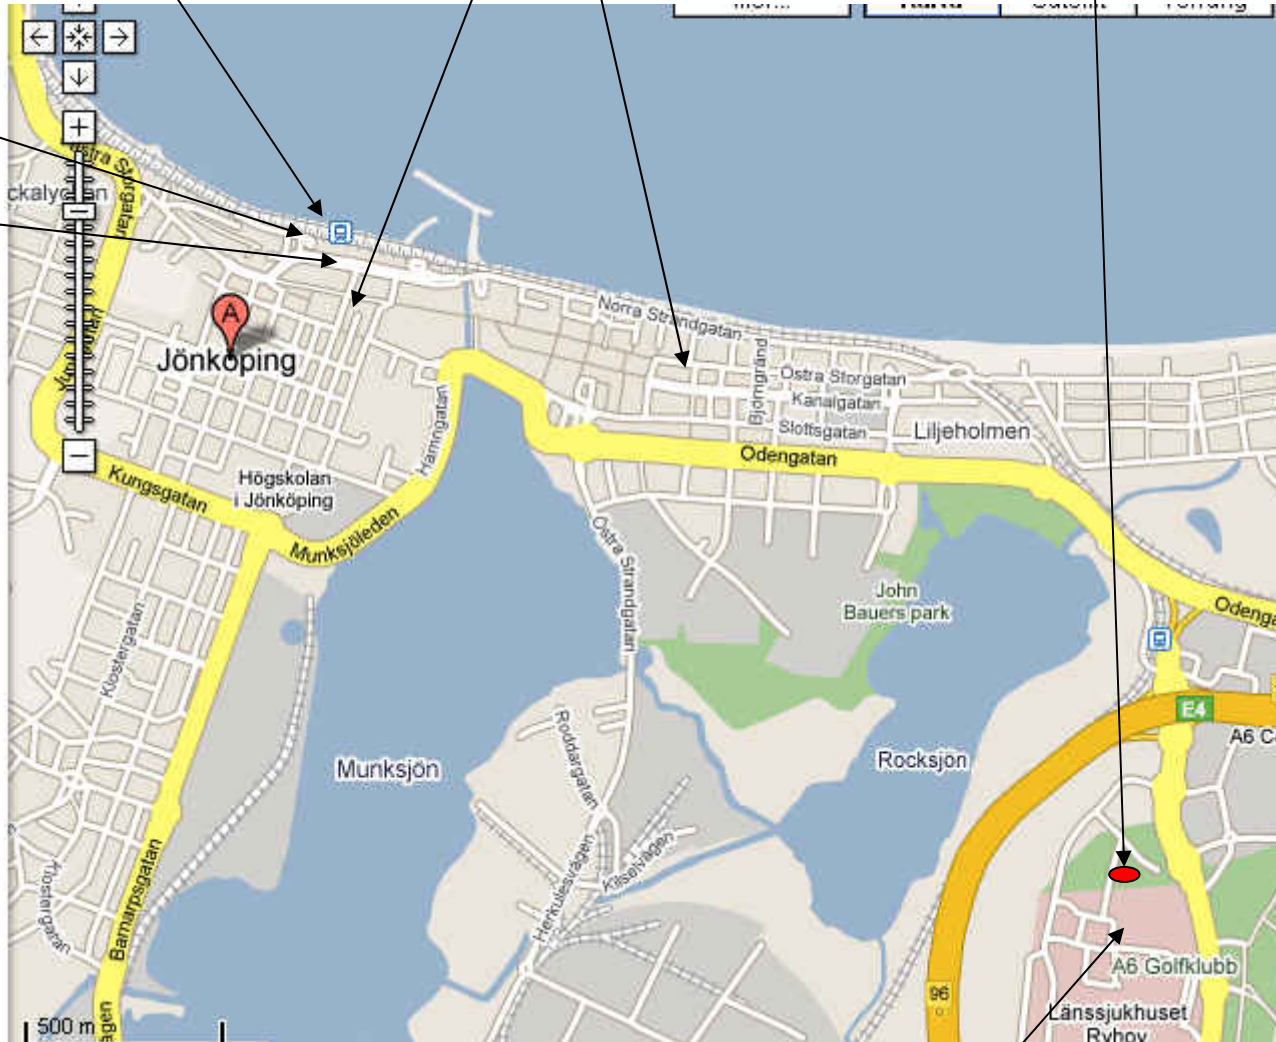

Jönköping down town

Train station

Qulturum

Taxi

Buses to
Qulturum and
Ryhov County
Hospital

From train
station to
Qulturum:
appr 5
kilometers

10-12
minutes
with taxi,

20 min
with bus

Ryhov County Hospital